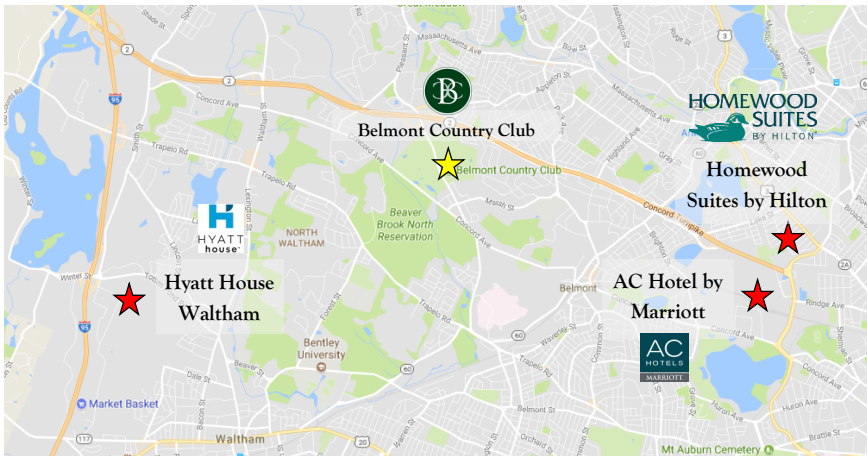

# Location Information

*Located right off 128 and Route 2, Belmont Country Club provides accessibility to Boston and all major neighborhoods.*

*Built in 2013, the Belmont Country Club Clubhouse is able to provide its guests with modern amenities and stunning modern architecture, while providing a traditional Country Club feel.*

## LOCAL HOTELS

**Belmont Country Club**  
181 Winter Street  
Belmont, MA 02478

**AC Hotel by Marriott** – 6 minutes

Cambridge, 10 Acorn Park Dr, Cambridge, MA  
(617) 876-6190

**Homewood Suites by Hilton Boston/Cambridge**– 10 minutes

1 Massachusetts Avenue, Arlington, MA 02474  
(781)-643-7258

**Hyatt House** – 11 minutes

54 4th Ave, Waltham, MA 02451  
(781) 290-0026

**Belmont Country Club offers a wide variety of extras to help make every event special and unique, including:**